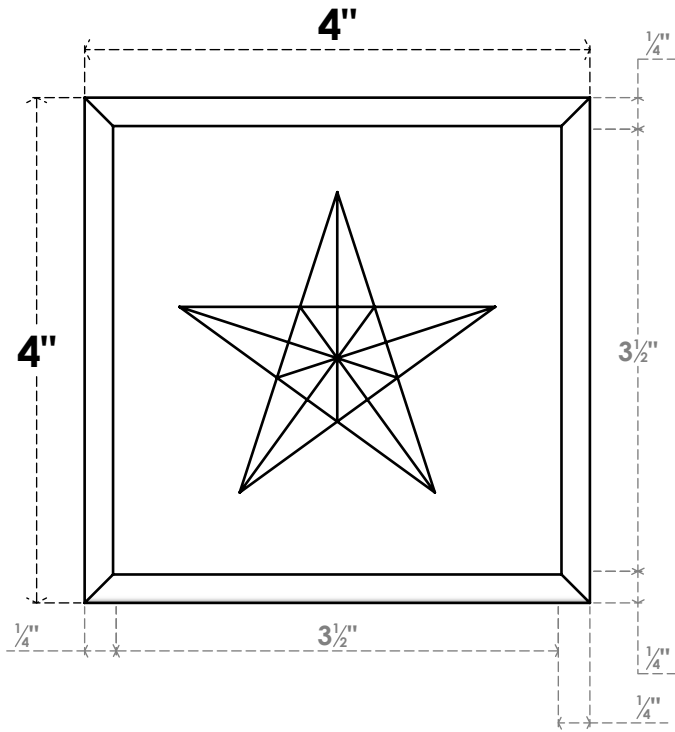

ROSP040X040X050SDG08

4"W X 4"H X 1/2"P STANDARD SEDGWICK STAR ROSETTE WITH ROUNDED EDGE, ARCHITECTURAL GRADE PVC

FRONT

SIDE

EKENA MILLWORK
2300 WEST MAIN ST.
CLARKSVILLE, TX 75426
TOLL FREE: 866-607-0453
WWW.EKENAMILLWORK.COM