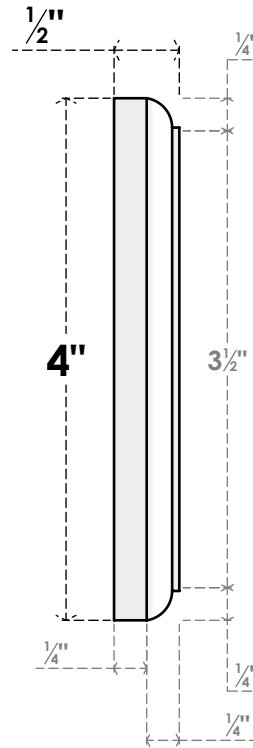

ROSP040X040X050SDG08

4"W X 4"H X 1/2"P STANDARD SEDGWICK STAR ROSETTE WITH ROUNDED EDGE, ARCHITECTURAL GRADE PVC

FRONT

SIDE

EKENA MILLWORK
2300 WEST MAIN ST.
CLARKSVILLE, TX 75426
TOLL FREE: 866-607-0453
WWW.EKENAMILLWORK.COM

NOTES

1. INSTALLATION TO BE COMPLETED IN ACCORDANCE WITH MANUFACTURER'S SPECIFICATIONS.
2. DRAWING MAY NOT BE TO SCALE
3. THIS DRAWING IS INTENDED FOR DESIGN AND PLANNING PURPOSES ONLY.
4. ALL INFORMATION CONTAINED HEREIN WAS CURRENT AT THE TIME OF DEVELOPMENT BUT MUST BE REVIEWED AND APPROVED BY THE PRODUCT MANUFACTURER TO BE CONSIDERED ACCURATE.
5. ARCHITECTURAL GRADE PVC PRODUCTS ARE MADE FROM EXPANDED CELLULAR PVC AND COME NATURALLY WHITE BUT MAY BE PAINTED